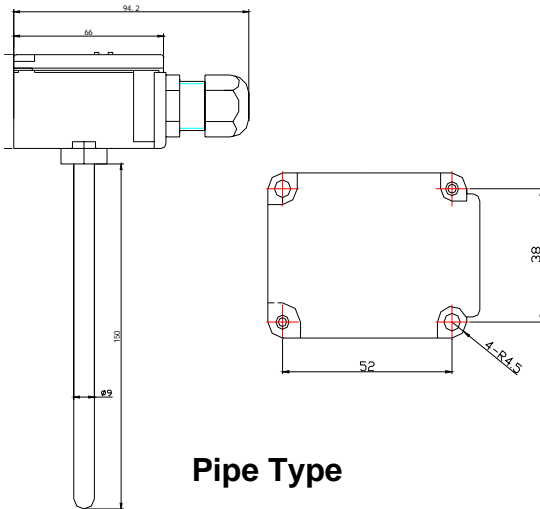

Wiring Diagram and Dimension

Temperature Sensor

Temperature and Humidity Sensor

Head Office

TELIMA AG / NENUTEC
 Schachenstrasse 80, Ch-8645, Jona, Switzerland
 Tel: +41 55 224 4060 Fax: +41 55 224 4069
 Email: info@telima.ch
 website: www.nenutec.com