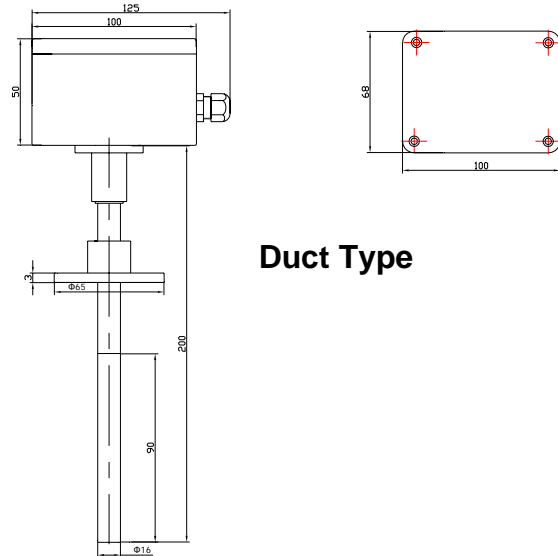

Wiring Diagram and Dimension

Temperature Sensor

Temperature and Humidity Sensor

Head Office

TELIMA AG / NENUTEC
 Schachenstrasse 80, Ch-8645, Jona, Switzerland
 Tel: +41 55 224 4060 Fax: +41 55 224 4069
 Email: info@telima.ch
 website: www.nenutec.com