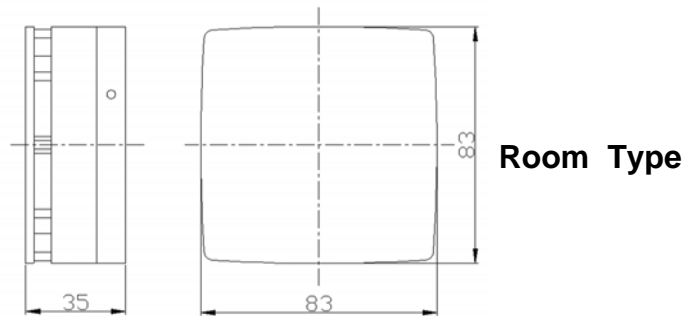

Wiring Diagram and Dimension

Temperature Sensor

Temperature and Humidity Sensor

Head Office

TELIMA AG / NENUTEC
 Schachenstrasse 80, Ch-8645, Jona, Switzerland
 Tel: +41 55 224 4060 Fax: +41 55 224 4069
 Email: info@telima.ch
 website: www.nenutec.com