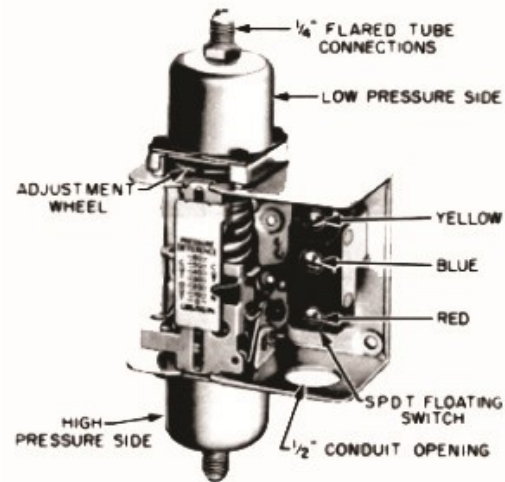

Features & Application

- Single Pole, Double Throw floating action control.
- 1/4" Flare Tube connection for easy installation
- Visible scale reading for easy set point adjustment
- External Set point adjustment without removing cover

Specifications

Model / Range	NDPS 2001	30 Pa to 300 Pa
	NDPS 2002	50 Pa to 500 Pa
	NDPS 2003	100 Pa to 500Pa
	NDPS 2003	100 Pa to 1000Pa
Operating Pressure Differential		40 to 60 Pa
Max Allowable Over Pressure		1000 Pa
Electrical Rating		2A , 24 VAC to 277VAC , 50/60 Hz
Contact Control		SPDT
Body Material		ABS
Tubing Connection		P1 (+) and P2 (-)
Mounting Accessories Included		Φ6.2mm x 1.8m tubing, L-Bracket and 3 Screws
IP Protection		IP54
Ambient Temperature		-20°....50° as per IEC721-3-3
Ambient Humidity		5....95% rH (non Condensing)
Inventory Temperature		+70°C as per IEC 721-3-2
Certification		CE and ISO 9000 (EN...requirements)
Shipping Weight		0.1 kg (0.22 lbs)
Dimension		Φ81 x 53 mm

Wiring Diagram and Adjustment

On Decrease in Pressure Differential, floating contact arm makes common RED (R) to Blue (B) Terminal

On Increase in Pressure Differential, floating contact arm makes common RED (R) to Yellow (Y) Terminal

Set Point Adjustment

Turn the Adjustment wheel to the left to increase the Differential Set Point .

Turn the Adjustment wheel to the right to decrease the Differential Set Point

Main Office :

NENUTEC®

NENUTEC ASIA PACIFIC PTE LTD
 7030 Ang Mo Kio Ave 5 #08-55
 Northstar@AMK
 Singapore 569 880
 Phone : +65 6570 3233
 Fax : +65 6570 6783
 Email : info@nenutec.com.sg
 Website : www.nenutec.com.sg