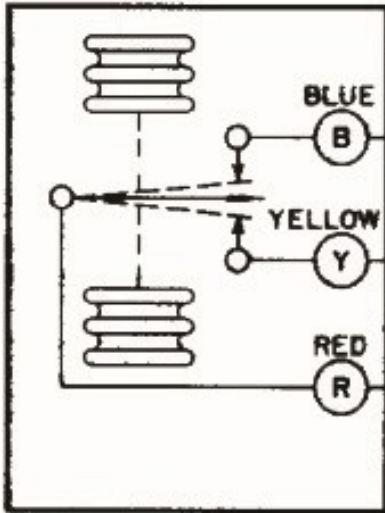

- NENUTEC is proud to offer the NDPS 2018 Differential Pressure Controls. They are designed for use with NAVA, NABA or NACA series valve actuator for a typical bypass line around the system pump. When system pressure increase, it will open the valve further to let more water bypass, thus reducing the system pressure and vice versa.

Features & Application

- Single Pole, Double Throw floating action control.
- 1/4" Flare Tube connection for easy installation
- Visible scale reading for easy set point adjustment
- External Set point adjustment without removing cover

Specifications

Model / Range	NDPS 2001	30 Pa to 300 Pa
	NDPS 2002	50 Pa to 500 Pa
	NDPS 2003	100 Pa to 500Pa
	NDPS 2003	100 Pa to 1000Pa
Operating Pressure Differential		40 to 60 Pa
Max Allowable Over Pressure		1000 Pa
Electrical Rating		2A , 24 VAC to 277VAC , 50/60 Hz
Contact Control		SPDT
Body Material		ABS
Tubing Connection		P1 (+) and P2 (-)
Mounting Accessories Included		Φ6.2mm x 1.8m tubing, L-Bracket and 3 Screws
IP Protection		IP54
Ambient Temperature		-20°....50° as per IEC721-3-3
Ambient Humidity		5....95% rH (non Condensing)
Inventory Temperature		+70°C as per IEC 721-3-2
Certification		CE and ISO 9000 (EN...requirements)
Shipping Weight		0.1 kg (0.22 lbs)
Dimension		Φ81 x 53 mm

Wiring Diagram and Adjustment

On Decrease in Pressure Differential, floating contact arm makes common RED (R) to Blue (B) Terminal

On Increase in Pressure Differential, floating contact arm makes common RED (R) to Yellow (Y) Terminal