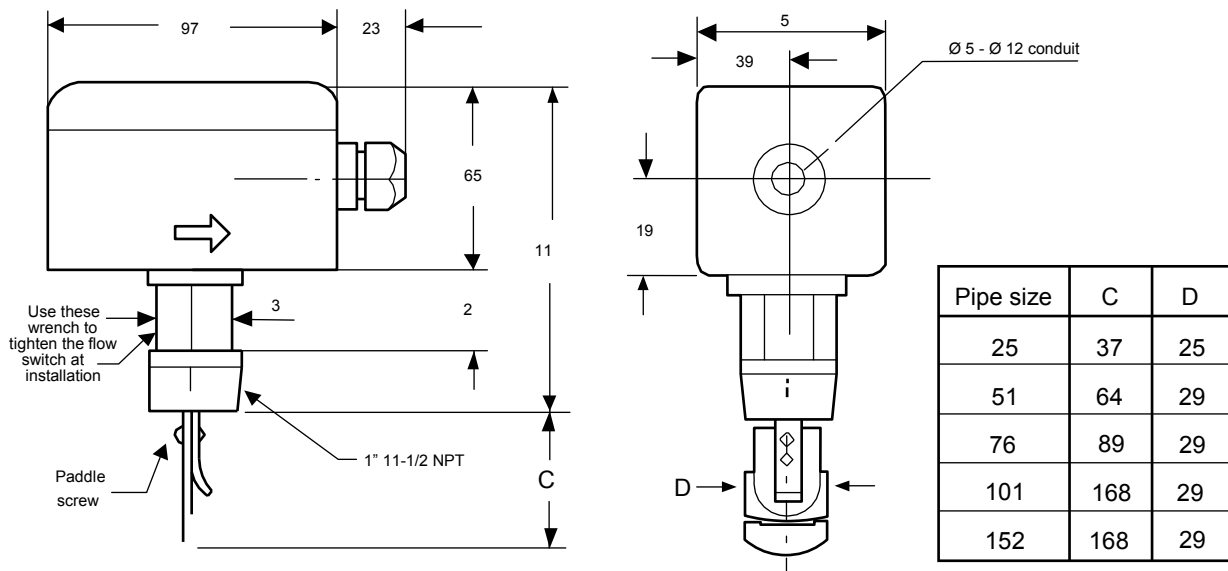

- NENUTEC is proud to offer the NFS 60 Flow Switch. They are designed for use prove flow of water by giving an alarm or use to control the condenser pump in the HVAC system.

Features & Application

- 1" to 6" pipe size
- 3 pieces paddle included
- SPDT contact for NC or NO operation

Specifications

Contact Rating	AC 230V 10A
Medium Temperature Range	0 to 120°C
Connection	1" (11-1/2)NPT
Max Pressure Allowable	18 Bar
IP Protection	IP65
Ambient Temperature	-20°....50° as per IEC721-3-3
Ambient Humidity	5....95% rH (non Condensing)
Inventory Temperature	+70°C as per IEC 721-3-2
Certification	CE and ISO 9000 (EN...requirements)
Shipping Weight	700g

Dimension