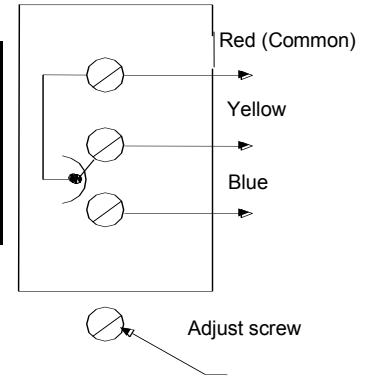

- NENUTEC is proud to offer the NFS 60 Flow Switch. They are designed for use prove flow of water by giving an alarm or use to control the condenser pump in the HVAC system.

Features & Application

- 1" to 6" pipe size
- 3 pieces paddle included
- SPDT contact for NC or NO operation

Specifications

Contact Rating	AC 230V 10A
Medium Temperature Range	0 to 120°C
Connection	1" (11-1/2)NPT
Max Pressure Allowable	18 Bar
IP Protection	IP65
Ambient Temperature	-20°....50° as per IEC721-3-3
Ambient Humidity	5....95% rH (non Condensing)
Inventory Temperature	+70°C as per IEC 721-3-2
Certification	CE and ISO 9000 (EN...requirements)
Shipping Weight	700g

Minimum Flow Rate

Pipe Size (in.)		GPM (m3/hr) Required to Actuate Switch									
		1	1-1/4	1-1/2	2	2-1/2	3	4*	5*	6*	8*
Minimum Adjustment	Flow increasing red→yellow closed**	4.2 (1.0)	5.8 (1.3)	7.5 (1.7)	13.7 (3.1)	18.0 (4.1)	27.5 (6.2)	65.0 (14.8) 37.0+ (8.4)	125.0 (28.4) 57.0+ (12.9)	190.0 (43.1) 74.0+ (16.8)	375.0 (85.2) 205.0+ (46.6)
	Flow decreasing red→blue closed**	2.5 (0.6)	3.7 (0.8)	5.0 (1.1)	9.5 (2.2)	12.5 (2.8)	19.0 (4.3)	50.0 (11.4) 27.0+ (6.1)	101.0 (22.9) 41.0+ (9.3)	158.0 (35.9) 54.0+ (12.3)	320.0 (72.7) 170.0+ (38.6)
Maximum Adjustment	Flow increasing red→yellow closed**	8.8 (2.0)	13.3 (3.0)	19.2 (4.4)	29.0 (6.6)	34.5 (7.8)	53.0 (12.0)	128.0 (29.1) 81.0+ (18.4)	245.0 (55.6) 118.0 + (26.8)	375.0 (85.2) 144.0 (32.7)	760.0 (172.6) 415.0+ (94.2)
	Flow decreasing red→blue closed**	8.5 (1.9)	12.5 (2.8)	18.0 (4.1)	27.0 (6.1)	32.0 (7.3)	50.0 (11.4)	122.0 (27.7) 76.0+ (17.3)	235 (53.4) 111.0 + (25.2)	360.0 (81.8) 135.0 + (30.7)	730.0 (165.8) 400.0+ (90.8)