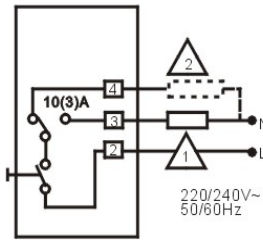

Wiring Diagram

NTC703

Mounting Instruction

1

3 (a)

5

2

4 (b)

6

Application Overview

The NTC 700 can be use with a variety of Nenutec products for a complete HVAC solution.

Main Office :

NENUTEC®

NENUTEC ASIA PACIFIC PTE LTD
7030 Ang Mo Kio Ave 5 #08-55
Northstar@AMK
Singapore 569 880
Phone : +65 6570 3233
Fax : +65 6570 6783
Email : info@nenutec.com.sg
Website : www.nenutec.com.sg

Headquarter:

TELIMA AG

Schachenstrasse 80
CH-8645 Jona / Switzerland
Phone : +41 55 212 40 60
Fax : +41 55 212 40 69
Email : info@telima.ch
Website : www.nenutec.com