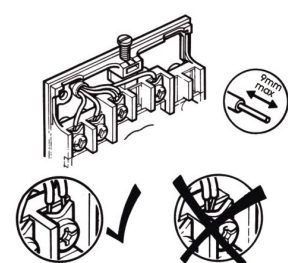

Wiring Diagram

Mounting Instruction

1

3 (a)

5

2

4 (b)

6

Application Overview

The NTC 700 can be use with a variety of Nenutec products for a complete HVAC solution.

Main Office :

NENUTEC®

NENUTEC ASIA PACIFIC PTE LTD
7030 Ang Mo Kio Ave 5 #08-55
Northstar@AMK
Singapore 569 880
Phone : +65 6570 3233
Fax : +65 6570 6783
Email : info@nenutec.com.sg
Website : www.nenutec.com.sg

Headquarter:

TELIMA AG

Schachenstrasse 80
CH-8645 Jona / Switzerland
Phone : +41 55 212 40 60
Fax : +41 55 212 40 69
Email : info@telima.ch
Website : www.nenutec.com