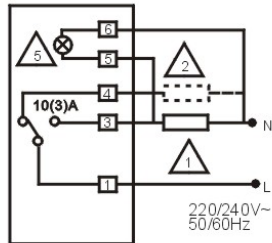

Wiring Diagram

NTC702

Mounting Instruction

1

3 (a)

5

2

4 (b)

6

Application Overview

The NTC 700 can be use with a variety of Nenutec products for a complete HVAC solution.

Main Office :

NENUTEC®

NENUTEC ASIA PACIFIC PTE LTD
7030 Ang Mo Kio Ave 5 #08-55
Northstar@AMK
Singapore 569 880
Phone : +65 6570 3233
Fax : +65 6570 6783
Email : info@nenutec.com.sg
Website : www.nenutec.com.sg

Headquarter:

TELIMA AG

Schachenstrasse 80
CH-8645 Jona / Switzerland
Phone : +41 55 212 40 60
Fax : +41 55 212 40 69
Email : info@telima.ch
Website : www.nenutec.com