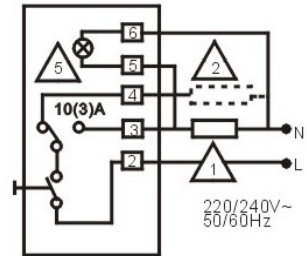

Feature

- Aesthetic Design
- Constant and close temperature differential provided by bellow-type sensor
- All slide switches for ease of operation
- Easy to wire to numbered terminals

Specifications

Model Numbers	NTC701	Single Output, Cooling Only or Heating Only
	NTC702	Single Output, Cooling Only or Heating Only with LED Indicator
	NTC703	Single Output, Cooling Only or Heating Only with On/Off Switch
	NTC704	Single Output, Cooling Only or Heating Only with On/Off Switch and LED
Nominal Operating Differential	Approximately 1 K	
Range	10-30 °C Linear	
Sensing Element	Gas Bellow-type, Single-pole Double-throw Switch	
Body Material	Self-extinguishing, Molded ABS	
Finish	Off White Color	
Electrical Ratings	Thermostat	10 A Resistive, 3A Inductive, 24 to 250 V 50/60 Hz
	Switches	10 A Resistive, 3 A Inductive, 24 to 250 V 50/60 Hz
Ambient / Storage Temperature Limits	0 to 50 °C / -30 to 50 °C	
Wire Connections	Screw-down Connectors, wire size 1 mm ² or 18 AWG solid copper recommended	
Certification	CE and ISO 9000 (EN...requirements)	
Shipping Weight	0.15 kg	
Dimensions (mm)	L83 x W83 x D38 mm	

Wiring Diagram

NTC701

NTC702

NTC703

NTC704

Mounting Instruction

1

3 (a)