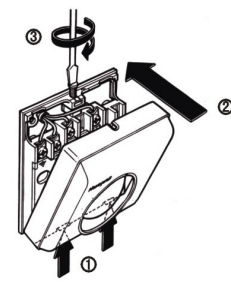

Application Overview

The NTC 700 can be use with a variety of Nenutec products for a complete HVAC solution.

Main Office :

NENUTEC®

NENUTEC ASIA PACIFIC PTE LTD
7030 Ang Mo Kio Ave 5 #08-55
Northstar@AMK
Singapore 569 880
Phone : +65 6570 3233
Fax : +65 6570 6783
Email : info@nenutec.com.sg
Website : www.nenutec.com.sg

Headquarter:

TELIMA AG

Schachenstrasse 80
CH-8645 Jona / Switzerland
Phone : +41 55 212 40 60
Fax : +41 55 212 40 69
Email : info@telima.ch
Website : www.nenutec.com