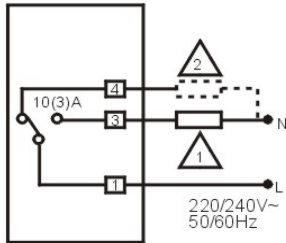

Wiring Diagram

NTC701