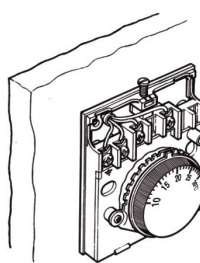

Wiring Diagram

Mounting Instruction

1

3 (a)

5

2

4 (b)

6

Application Overview

The NTC 700 can be use with a variety of Nenutec products for a complete HVAC solution.

Main Office :

NENUTEC®

NENUTEC ASIA PACIFIC PTE LTD
7030 Ang Mo Kio Ave 5 #08-55
Northstar@AMK
Singapore 569 880
Phone : +65 6570 3233
Fax : +65 6570 6783
Email : info@nenutec.com.sg
Website : www.nenutec.com.sg

Headquarter:

TELIMA AG

Schachenstrasse 80
CH-8645 Jona / Switzerland
Phone : +41 55 212 40 60
Fax : +41 55 212 40 69
Email : info@telima.ch
Website : www.nenutec.com