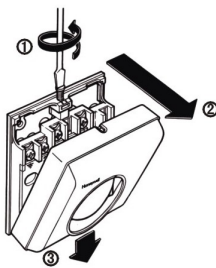

Feature

- Aesthetic Design
- Constant and close temperature differential provided by bellow-type sensor
- All slide switches for ease of operation
- Easy to wire to numbered terminals

Specifications

Model Numbers	NTC701	Single Output, Cooling Only or Heating Only
	NTC702	Single Output, Cooling Only or Heating Only with LED Indicator
	NTC703	Single Output, Cooling Only or Heating Only with On/Off Switch
	NTC704	Single Output, Cooling Only or Heating Only with On/Off Switch and LED
Nominal Operating Differential	Approximately 1 K	
Range	10-30 °C Linear	
Sensing Element	Gas Bellow-type, Single-pole Double-throw Switch	
Body Material	Self-extinguishing, Molded ABS	
Finish	Off White Color	
Electrical Ratings	Thermostat	10 A Resistive, 3A Inductive, 24 to 250 V 50/60 Hz
	Switches	10 A Resistive, 3 A Inductive, 24 to 250 V 50/60 Hz
Ambient / Storage Temperature Limits	0 to 50 °C / -30 to 50 °C	
Wire Connections	Screw-down Connectors, wire size 1 mm ² or 18 AWG solid copper recommended	
Certification	CE and ISO 9000 (EN...requirements)	
Shipping Weight	0.15 kg	
Dimensions (mm)	L83 x W83 x D38 mm	

Wiring Diagram

NTC701

NTC702

NTC703

NTC704

Mounting Instruction

1

3 (a)