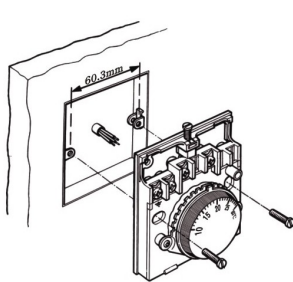

Wiring Diagram

Mounting Instruction

1

3 (a)

5

2

4 (b)

6

Application Overview

The NTC 700 can be use with a variety of Nenutec products for a complete HVAC solution.

Main Office :

NENUTEC®

NENUTEC ASIA PACIFIC PTE LTD
7030 Ang Mo Kio Ave 5 #08-55
Northstar@AMK
Singapore 569 880
Phone : +65 6570 3233
Fax : +65 6570 6783
Email : info@nenutec.com.sg
Website : www.nenutec.com.sg

Headquarter:

TELIMA AG

Schachenstrasse 80
CH-8645 Jona / Switzerland
Phone : +41 55 212 40 60
Fax : +41 55 212 40 69
Email : info@telima.ch
Website : www.nenutec.com