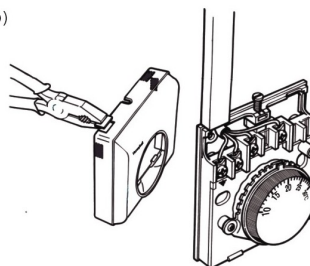

Wiring Diagram

Mounting Instruction

1

3 (a)

5

2

4 (b)

6

Application Overview

The NTC 700 can be use with a variety of Nenutec products for a complete HVAC solution.

Main Office :

NENUTEC®

NENUTEC ASIA PACIFIC PTE LTD
7030 Ang Mo Kio Ave 5 #08-55
Northstar@AMK
Singapore 569 880
Phone : +65 6570 3233
Fax : +65 6570 6783
Email : info@nenutec.com.sg
Website : www.nenutec.com.sg

Headquarter:

TELIMA AG

Schachenstrasse 80
CH-8645 Jona / Switzerland
Phone : +41 55 212 40 60
Fax : +41 55 212 40 69
Email : info@telima.ch
Website : www.nenutec.com